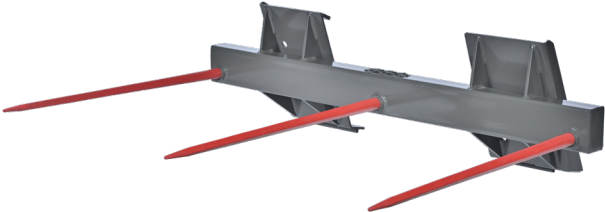

# 3-Prong Economy Bale Spear

- 3 - 39" or 43" spears
- Conus l spears for easier entry and exit of bale
- Spears are Kverneland brand - Made in Denmark
- Spears are rated at 1795 lbs at 24" load center
- Spears slide into welded-in sleeve and attach with a nut

Our bale handling equipment is manufactured with universal mounts which fit most Bobcat, John Deere, Gehl, New Holland and Case skid loaders. We also manufacture attachments for many other skid loaders and tractor loaders. Non-universal attachments are available for an additional cost.