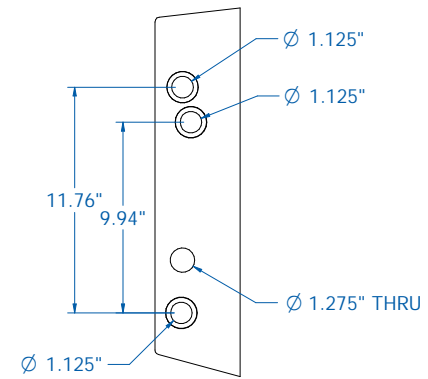

Scale 1:15

Document Number:
WS-00002

REV:
A

Title:

Case IH 2250 Mount Specs.

Terms:

All drawings and blueprints are the intellectual property of Mast Farm Service and are not to be reproduced or distributed in any way without the express written consent of Mast Farm Service.