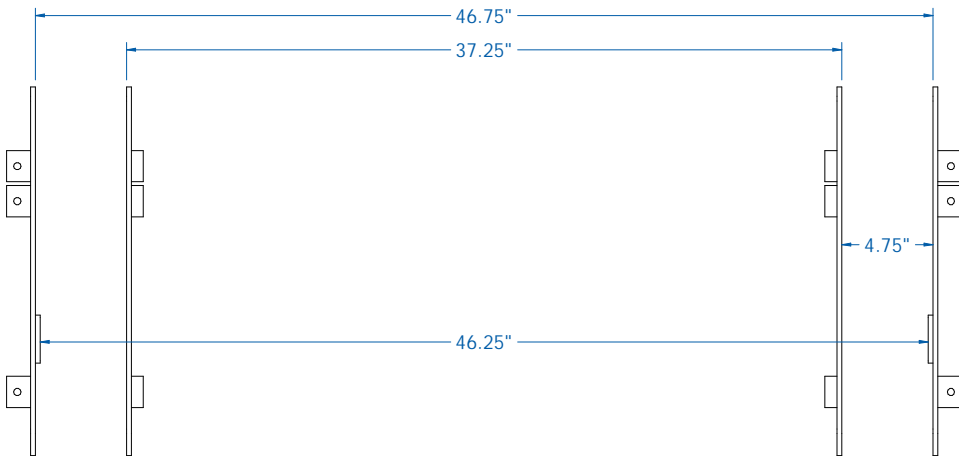

Scale 1:15

Document Number:
WS-00002

REV:
A

Title:

Case IH 2250 Mount Specs.

Terms:

All drawings and blueprints are the intellectual property of Mast Farm Service and are not to be reproduced or distributed in any way without the express written consent of Mast Farm Service.