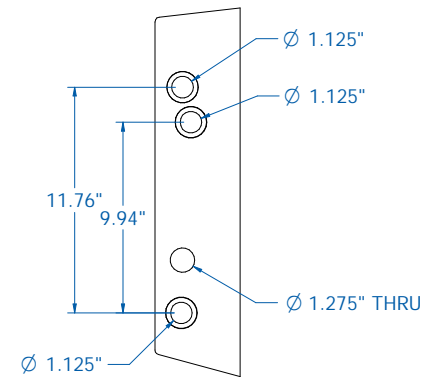

Scale 1:15

Document Number:
WS-00003

REV:
A

Title:

Case IH 2255 Mount Specs.

Terms:

All drawings and blueprints are the intellectual property of Mast Farm Service and are not to be reproduced or distributed in any way without the express written consent of Mast Farm Service.