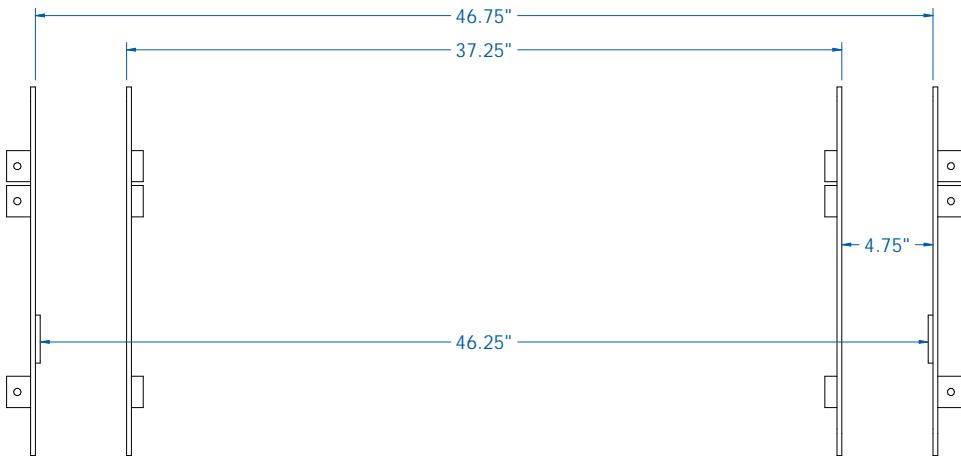

Scale 1:15

Document Number:
WS-00003

REV:
A

Title:

Case IH 2255 Mount Specs.

Terms:

All drawings and blueprints are the intellectual property of Mast Farm Service and are not to be reproduced or distributed in any way without the express written consent of Mast Farm Service.