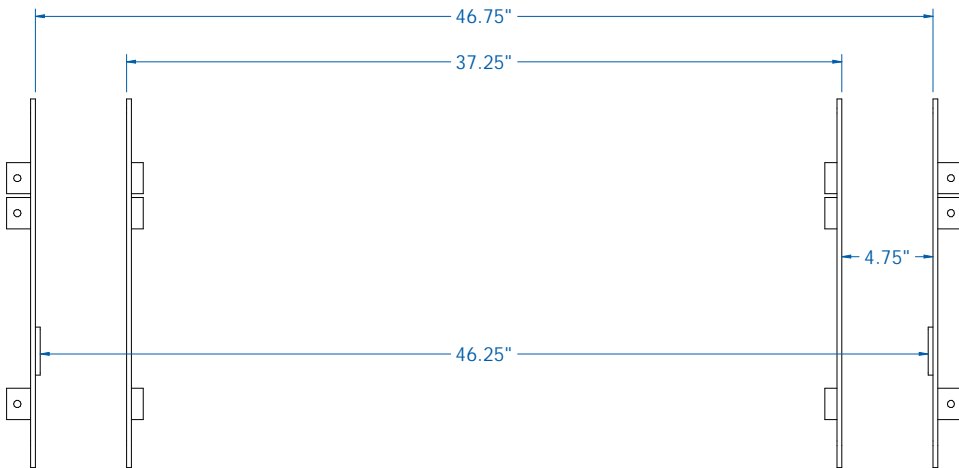

Scale 1:15

Document Number:  
WS-00004

REV:  
A

Title:

Case IH 2350 Mount Specs.

Terms:

All drawings and blueprints are the intellectual property of Mast Farm Service and are not to be reproduced or distributed in any way without the express written consent of Mast Farm Service.