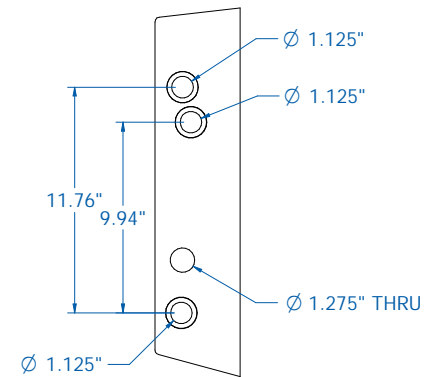

Scale 1:15

Document Number:  
WS-00004

REV:  
A

Title:

Case IH 2350 Mount Specs.

Terms:

All drawings and blueprints are the intellectual property of Mast Farm Service and are not to be reproduced or distributed in any way without the express written consent of Mast Farm Service.