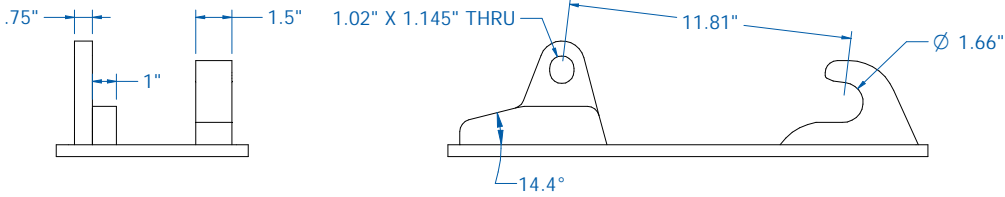

Document Number:
WS-00005

REV:
A

Title:

Euro/Global Mount Specs.

Terms: