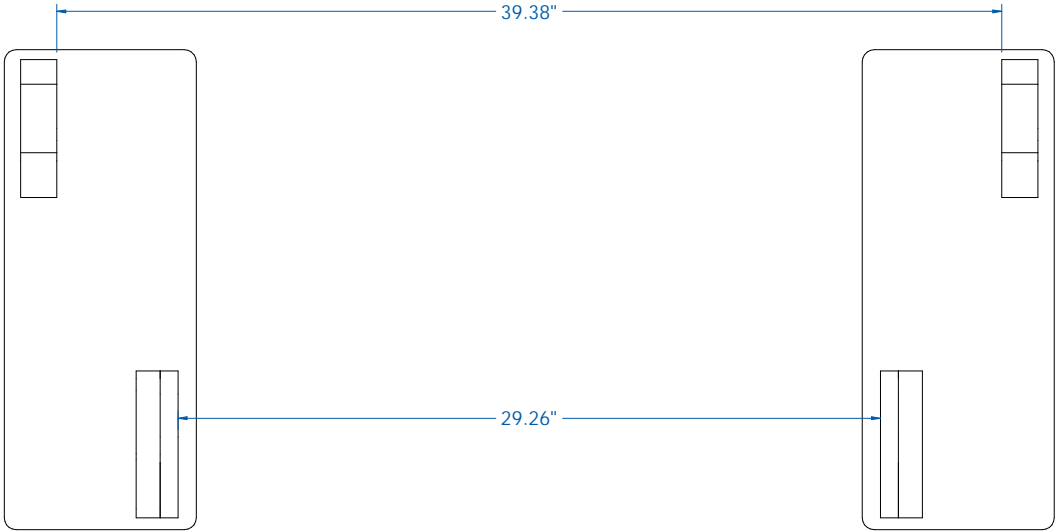

Document Number:
WS-00005

REV:
A

Title:

Euro/Global Mount Specs.

Terms: