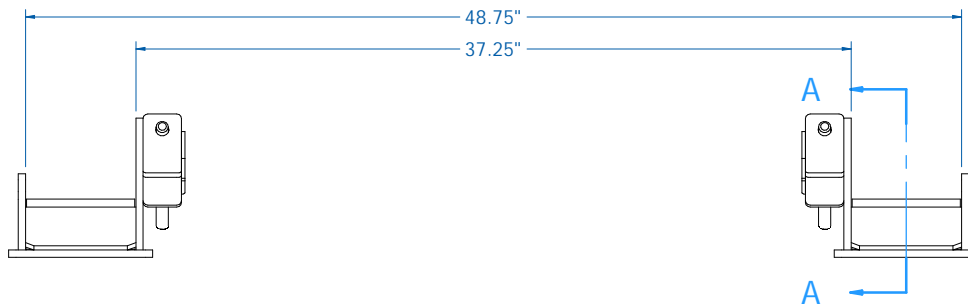

SECTION A-A

Document Number:  
WS-00006

REV:  
A

Title:

Bush Hog 2846 Mount Specs.

Terms:

All drawings and blueprints are the intellectual property of Mast Farm Service and are not to be reproduced or distributed in any way without the express written consent of Mast Farm Service.