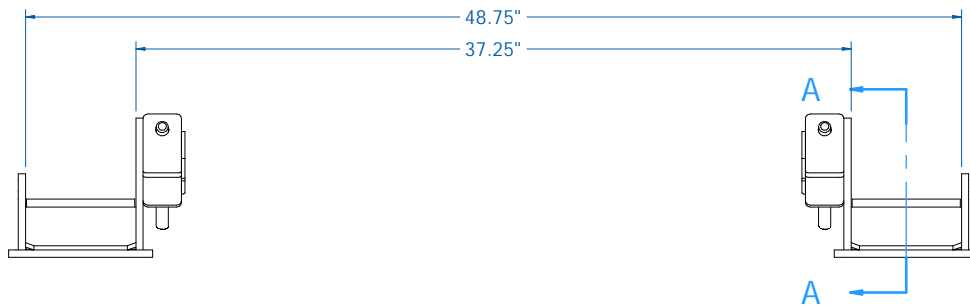

SECTION A-A

Document Number:
WS-00007

REV:
A

Title:

Bush Hog 2446 Mount Specs.

Terms:

All drawings and blueprints are the intellectual property of Mast Farm Service and are not to be reproduced or distributed in any way without the express written consent of Mast Farm Service.