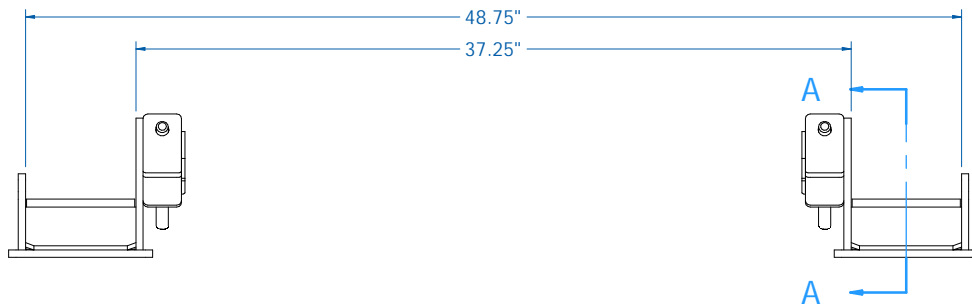

SECTION A-A

Document Number:
WS-00008

REV:
A

Title:

Bush Hog 2426 Mount Specs.

Terms:

All drawings and blueprints are the intellectual property of Mast Farm Service and are not to be reproduced or distributed in any way without the express written consent of Mast Farm Service.