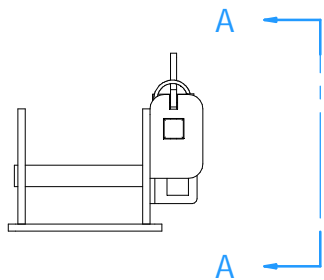

SECTION A-A

Document Number:
WS-00041

REV:
A

Title:
John Deere 640 Mount Specs.

Terms:
All drawings and blueprints are the intellectual property of Mast Farm Service and are not to be reproduced or distributed in any way without the express written consent of Mast Farm Service.