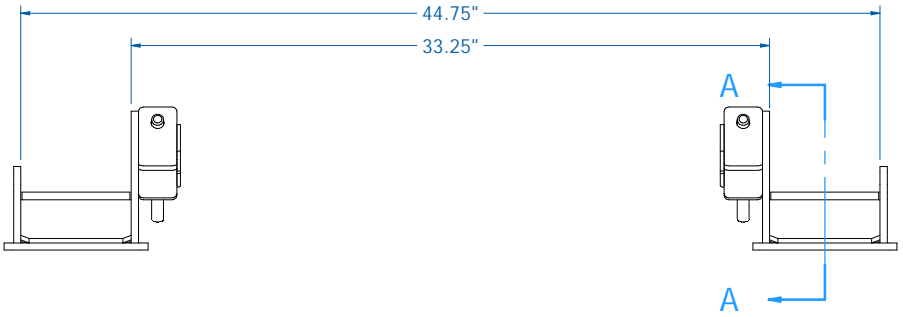

SECTION A-A

Document Number:
WS-00057

REV:
A

Title:
Bush Hog M-446 Mount Specs.

Terms:
All drawings and blueprints are the intellectual property of Mast Farm Service and are not to be reproduced or distributed in any way without the express written consent of Mast Farm Service.