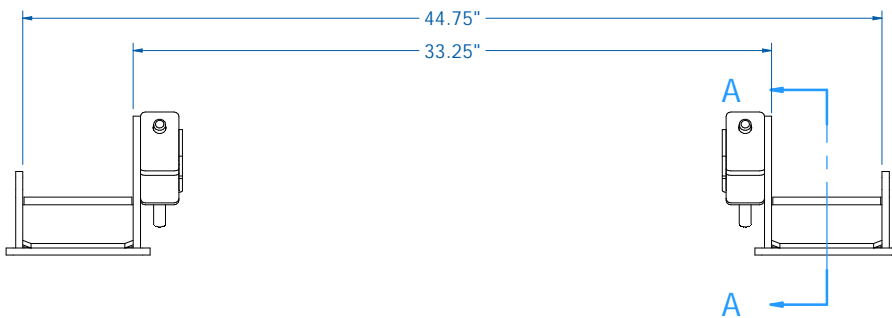

SECTION A-A

Document Number:
WS-00058

REV:
A

Title:
Bush Hog M-346 Mount Specs.

Terms:
All drawings and blueprints are the intellectual property of Mast Farm Service and are not to be reproduced or distributed in any way without the express written consent of Mast Farm Service.