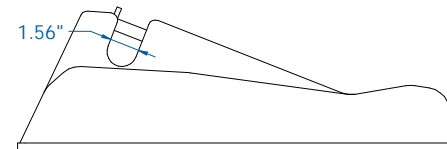

SECTION A-A

Document Number:  
WS-00059

REV:  
A

Title:  
Bush Hog M-546 Mount Specs.

Terms:  
All drawings and blueprints are the intellectual property of Mast Farm Service and are not to be reproduced or distributed in any way without the express written consent of Mast Farm Service.