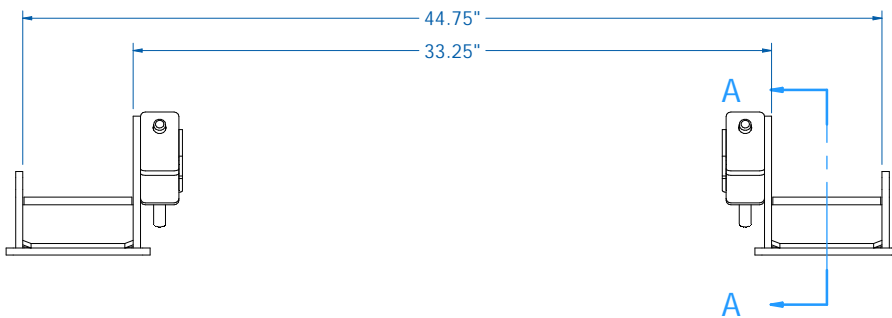

SECTION A-A

Document Number:  
WS-00059

REV:  
A

Title:  
Bush Hog M-546 Mount Specs.

Terms:  
All drawings and blueprints are the intellectual property of Mast Farm Service and are not to be reproduced or distributed in any way without the express written consent of Mast Farm Service.