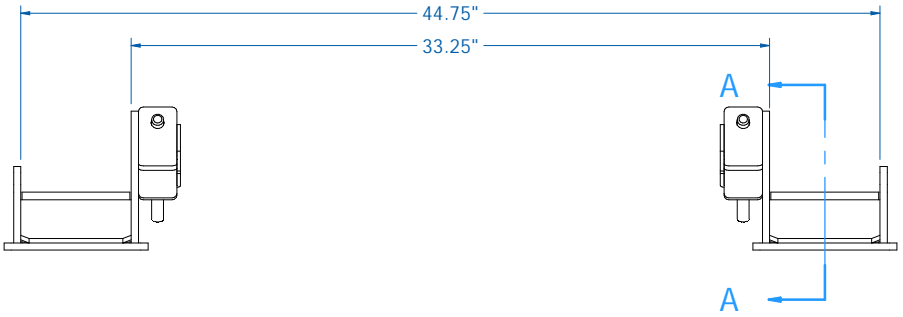

SECTION A-A

Document Number:  
WS-00060

REV:  
A

Title:  
Bush Hog M-646 Mount Specs.

Terms:  
All drawings and blueprints are the intellectual property of Mast Farm Service and are not to be reproduced or distributed in any way without the express written consent of Mast Farm Service.