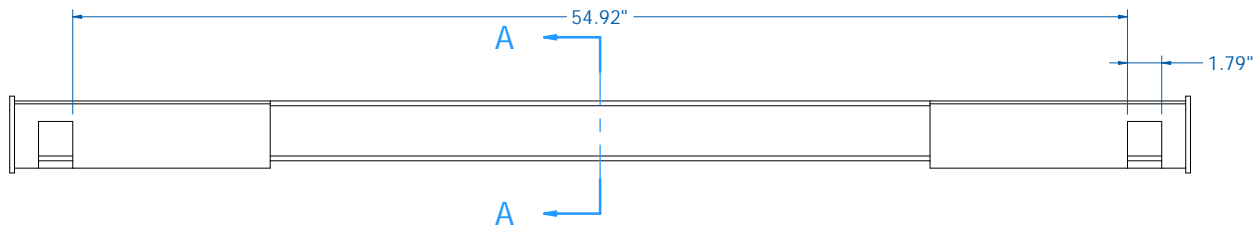

SECTION A-A

Document Number:  
WS-00070

REV:  
A

Title:  
New Holland 7312 Quick Attach Mount Specs.

Terms:

All drawings and blueprints are the intellectual property of Mast Farm Service and are not to be reproduced or distributed in any way without the express written consent of Mast Farm Service.