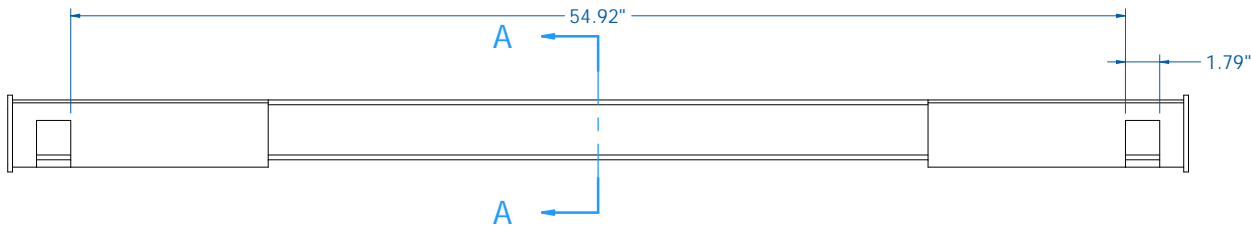

SECTION A-A

Document Number:
WS-00071

REV:
A

Title:
New Holland 7411 Quick Attach Mount Specs.

Terms:
All drawings and blueprints are the intellectual property of Mast Farm Service and are not to be reproduced or distributed in any way without the express written consent of Mast Farm Service.