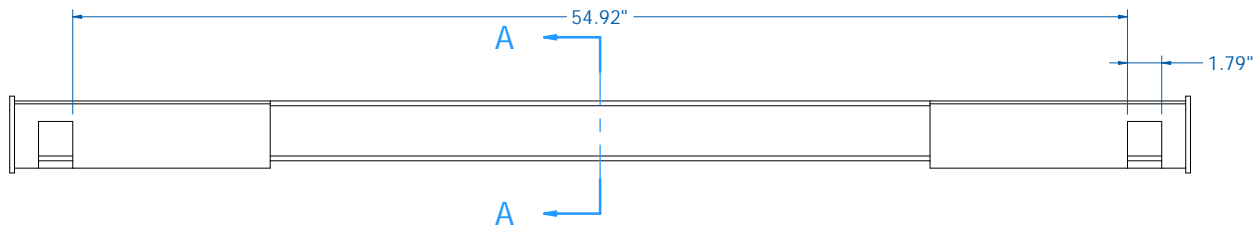

SECTION A-A

Document Number:
WS-00072

REV:
A

Title:
New Holland 7412 Quick Attach Mount Specs.

Terms:

All drawings and blueprints are the intellectual property of Mast Farm Service and are not to be reproduced or distributed in any way without the express written consent of Mast Farm Service.