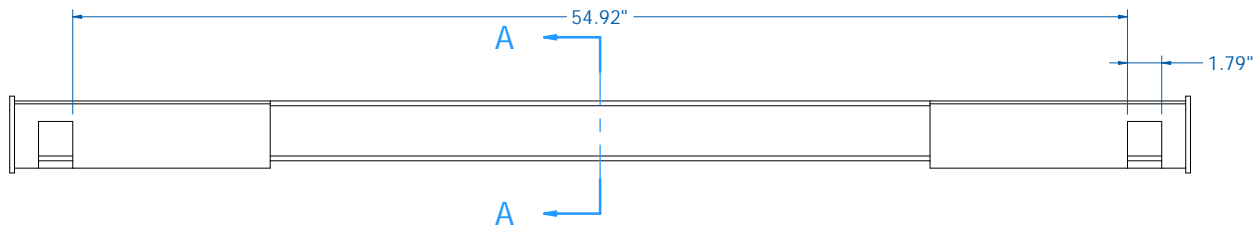

SECTION A-A

Document Number:
WS-00073

REV:
A

Title:
New Holland 7511 Quick Attach Mount Specs.

Terms:

All drawings and blueprints are the intellectual property of Mast Farm Service and are not to be reproduced or distributed in any way without the express written consent of Mast Farm Service.